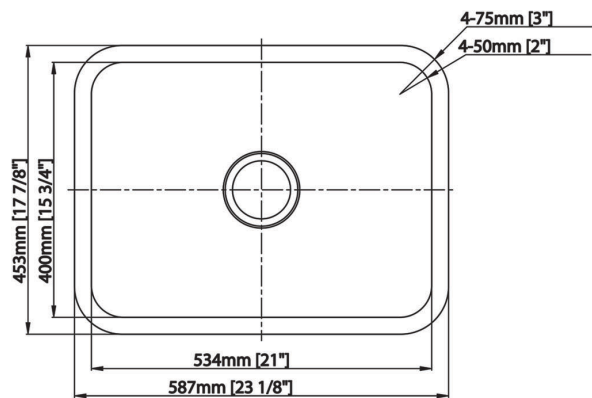

## Bella Ultra 123 Dimensional Drawing Model: BE-ULTRA16-123

WEB: [domainindustries.com](http://domainindustries.com)  
EMAIL: [sales@domainindustries.com](mailto:sales@domainindustries.com)

**(866) 385-7775**