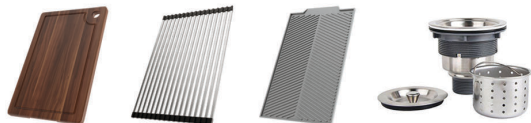

Bella Ultra 123 Dimensional Drawing Model: BE-ULTRA16-123

WEB: domainindustries.com
EMAIL: sales@domainindustries.com

(866) 385-7775