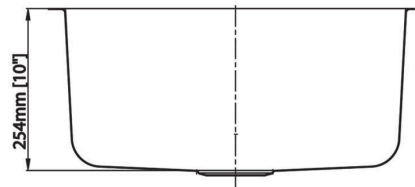

## Bella Ultra 123 Dimensional Drawing Model: BE-ULTRA16-123

WEB: [domainindustries.com](http://domainindustries.com)  
EMAIL: [sales@domainindustries.com](mailto:sales@domainindustries.com)

**(866) 385-7775**